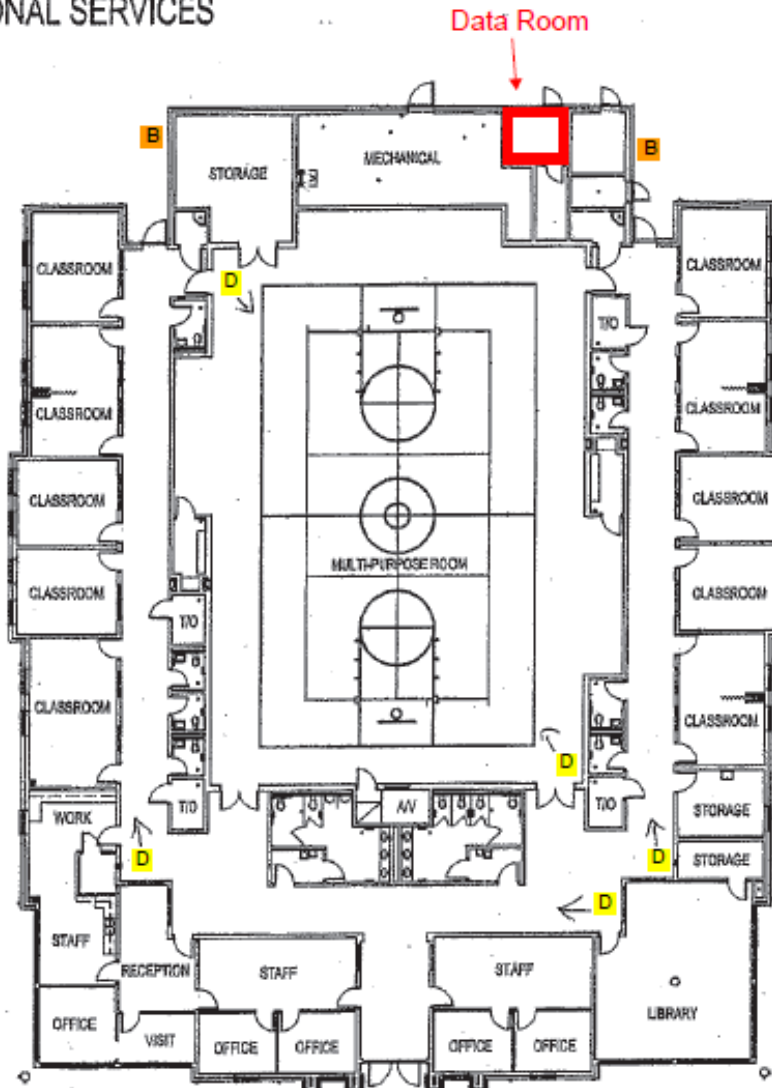

Attachment B

RFP 4088

Diagrams

East MS State Hospital
Closed-Circuit Television (CCTV)
Security System
For
BASAC Campus
Six (6) Buildings
and
Nursing Homes
Two (2) Buildings

A

EMSH - NEW ADOLESCENT PSYCHIATRIC HOSPITAL - PHASE I
CLINICAL SERVICES

- B** External Bullet Camera
- D** External Dome Camera
- D** Interior Dome Camera

FLOOR PLAN

ELEVATION

EMSH - NEW ADOLESCENT PSYCHIATRIC HOSPITAL - PHASE I

EDUCATIONAL SERVICES

- E External Bullet Camera
- D External Dome Camera
- D Interior Dome Camera

24 Port
NVR

FLOOR PLAN

ELEVATION

THE McCARTY COMPANY

Legend

Guard Shack

- External Bullet Camera
- External Dome Camera
- Interior Dome Camera

Google earth