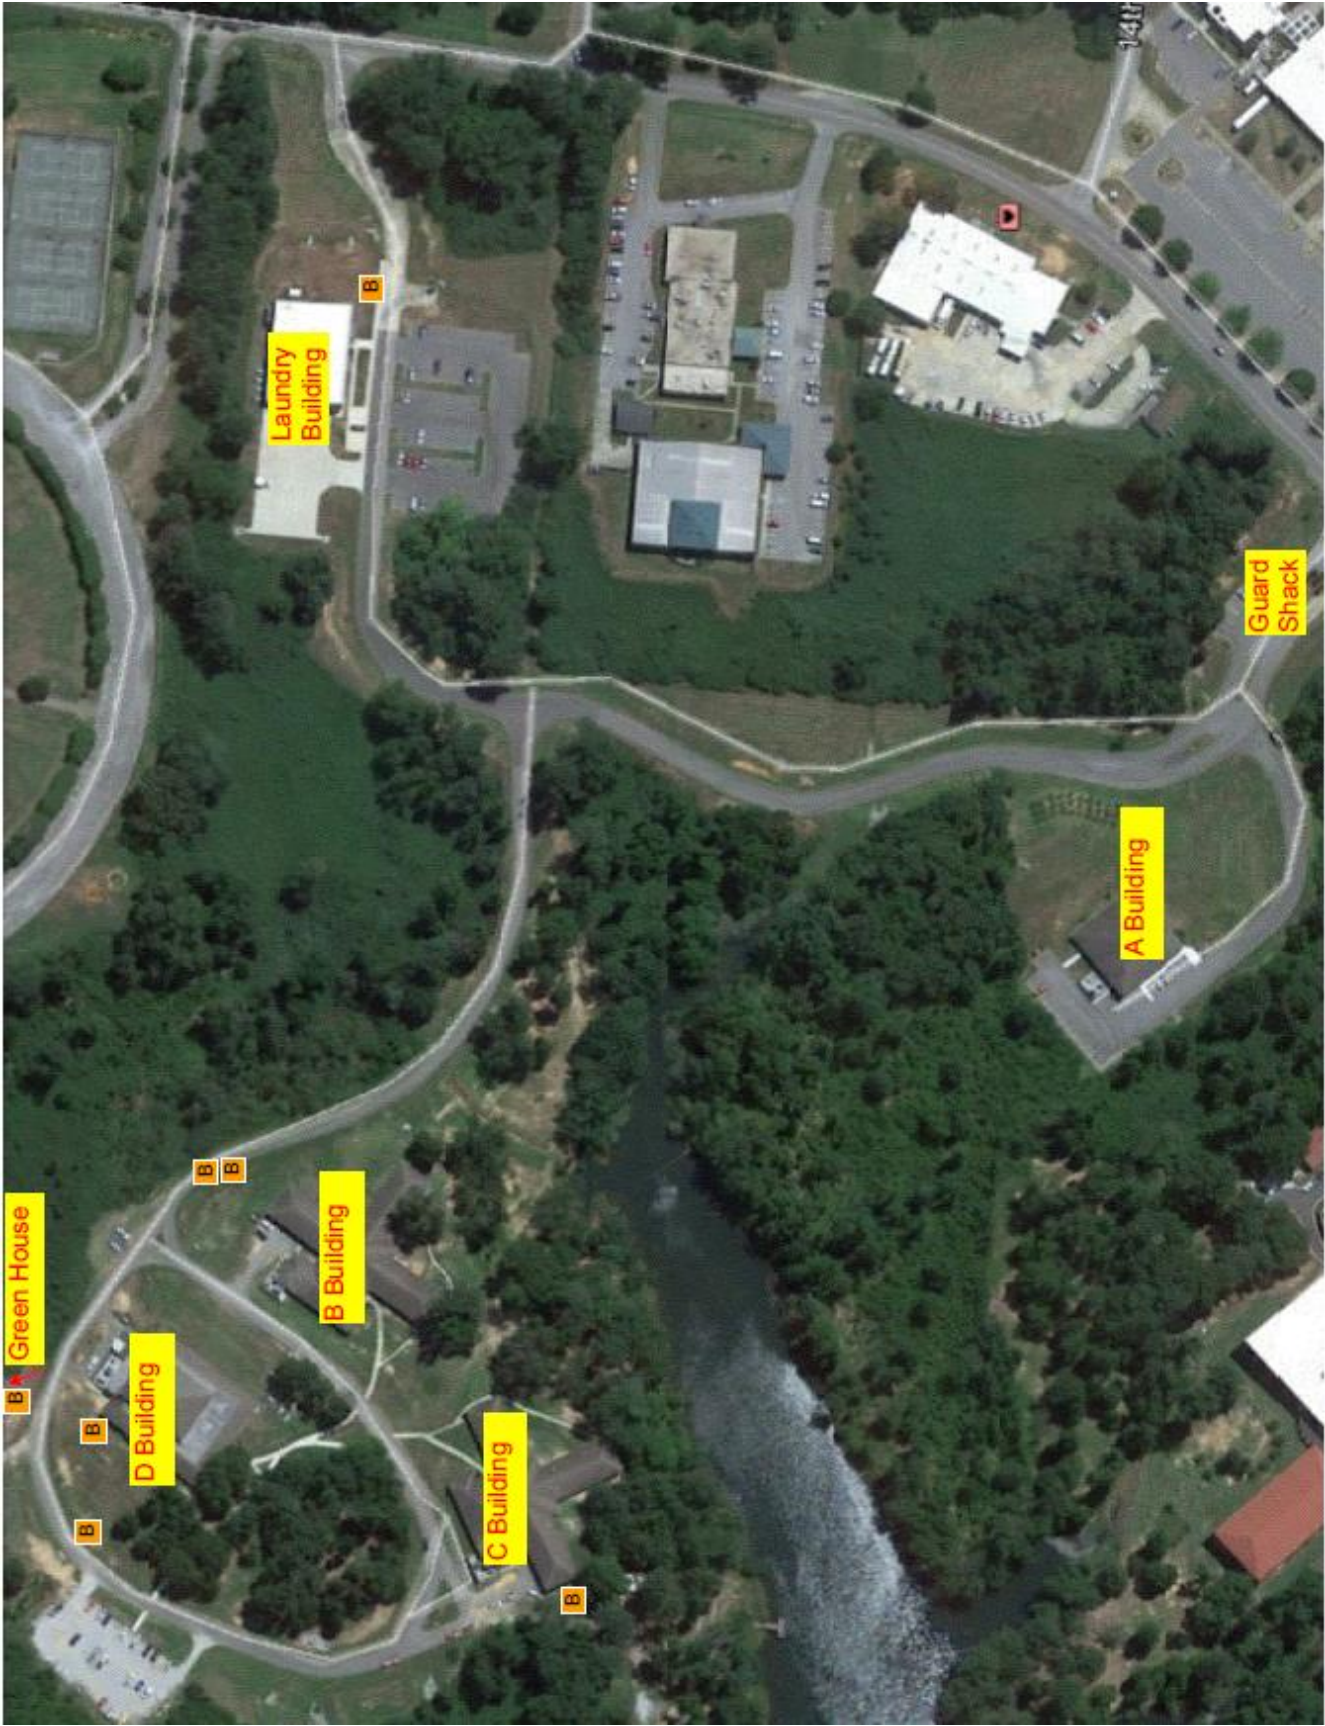

Attachment B

RFP 4088

Diagrams

East MS State Hospital
Closed-Circuit Television (CCTV)
Security System
For
BASAC Campus
Six (6) Buildings
and
Nursing Homes
Two (2) Buildings

A

EMSH - NEW ADOLESCENT PSYCHIATRIC HOSPITAL - PHASE I
CLINICAL SERVICES

24 Port
NVR

FLOOR PLAN

ELEVATION

THE McCARTY COMPANY

Legend

Guard Shack

- External Bullet Camera
- External Dome Camera
- Interior Dome Camera

Google earth

© 2018 Google

100 ft

- External Bullet Camera
- External Dome Camera
- Interior Dome Camera

Nursing Homes

Legend

R.P. White

Champion

Rp White Nursing Facility

Google earth

© 2018 Google

500 ft

N

Reginald P. White Nursing Facility

R2-D2)

- B External Bullet Camera
- D External Dome Camera
- D Interior Dome Camera