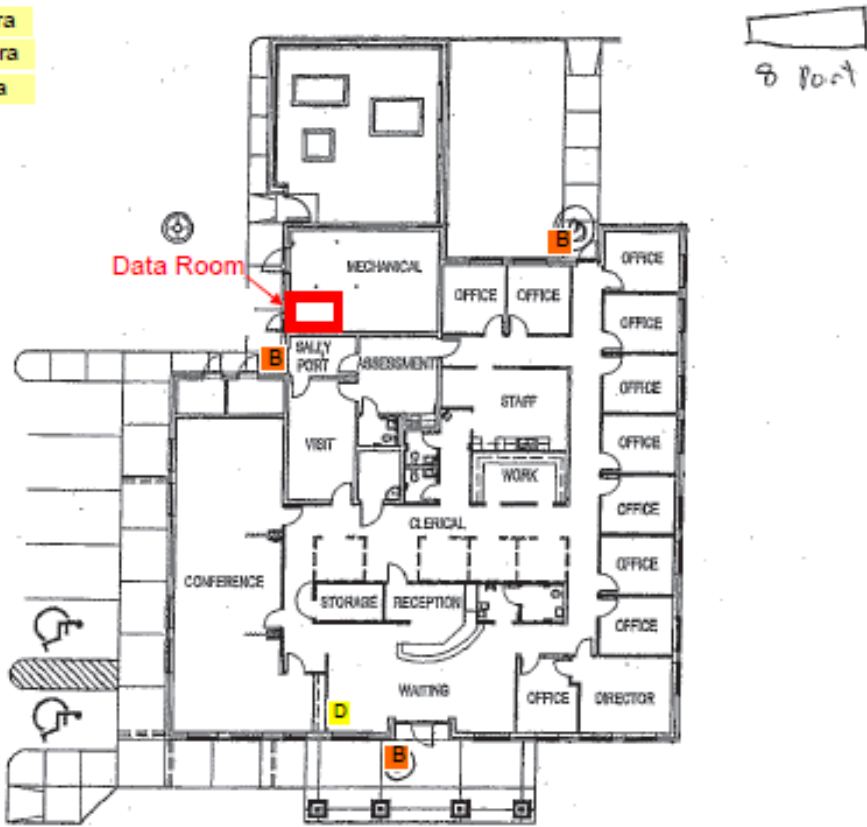

Attachment B

RFP 4088

Diagrams

East MS State Hospital
Closed-Circuit Television (CCTV)
Security System
For
BASAC Campus
Six (6) Buildings
and
Nursing Homes
Two (2) Buildings

A

EMSH - NEW ADOLESCENT PSYCHIATRIC HOSPITAL - PHASE I
CLINICAL SERVICES

- B** External Bullet Camera
- D** External Dome Camera
- D** Interior Dome Camera

FLOOR PLAN

ELEVATION

EMSH - NEW ADOLESCENT PSYCHIATRIC HOSPITAL - PHASE I

EDUCATIONAL SERVICES

- E External Bullet Camera
- D External Dome Camera
- D Interior Dome Camera

24 Port
NVR

FLOOR PLAN

ELEVATION

THE McCARTY COMPANY

Legend

Guard Shack

- External Bullet Camera
- External Dome Camera
- Interior Dome Camera

Google earth

Google earth

© 2018 Google

500 ft

N

Reginald P. White Nursing Facility

R2-D2)

- B External Bullet Camera
- D External Dome Camera
- D Interior Dome Camera