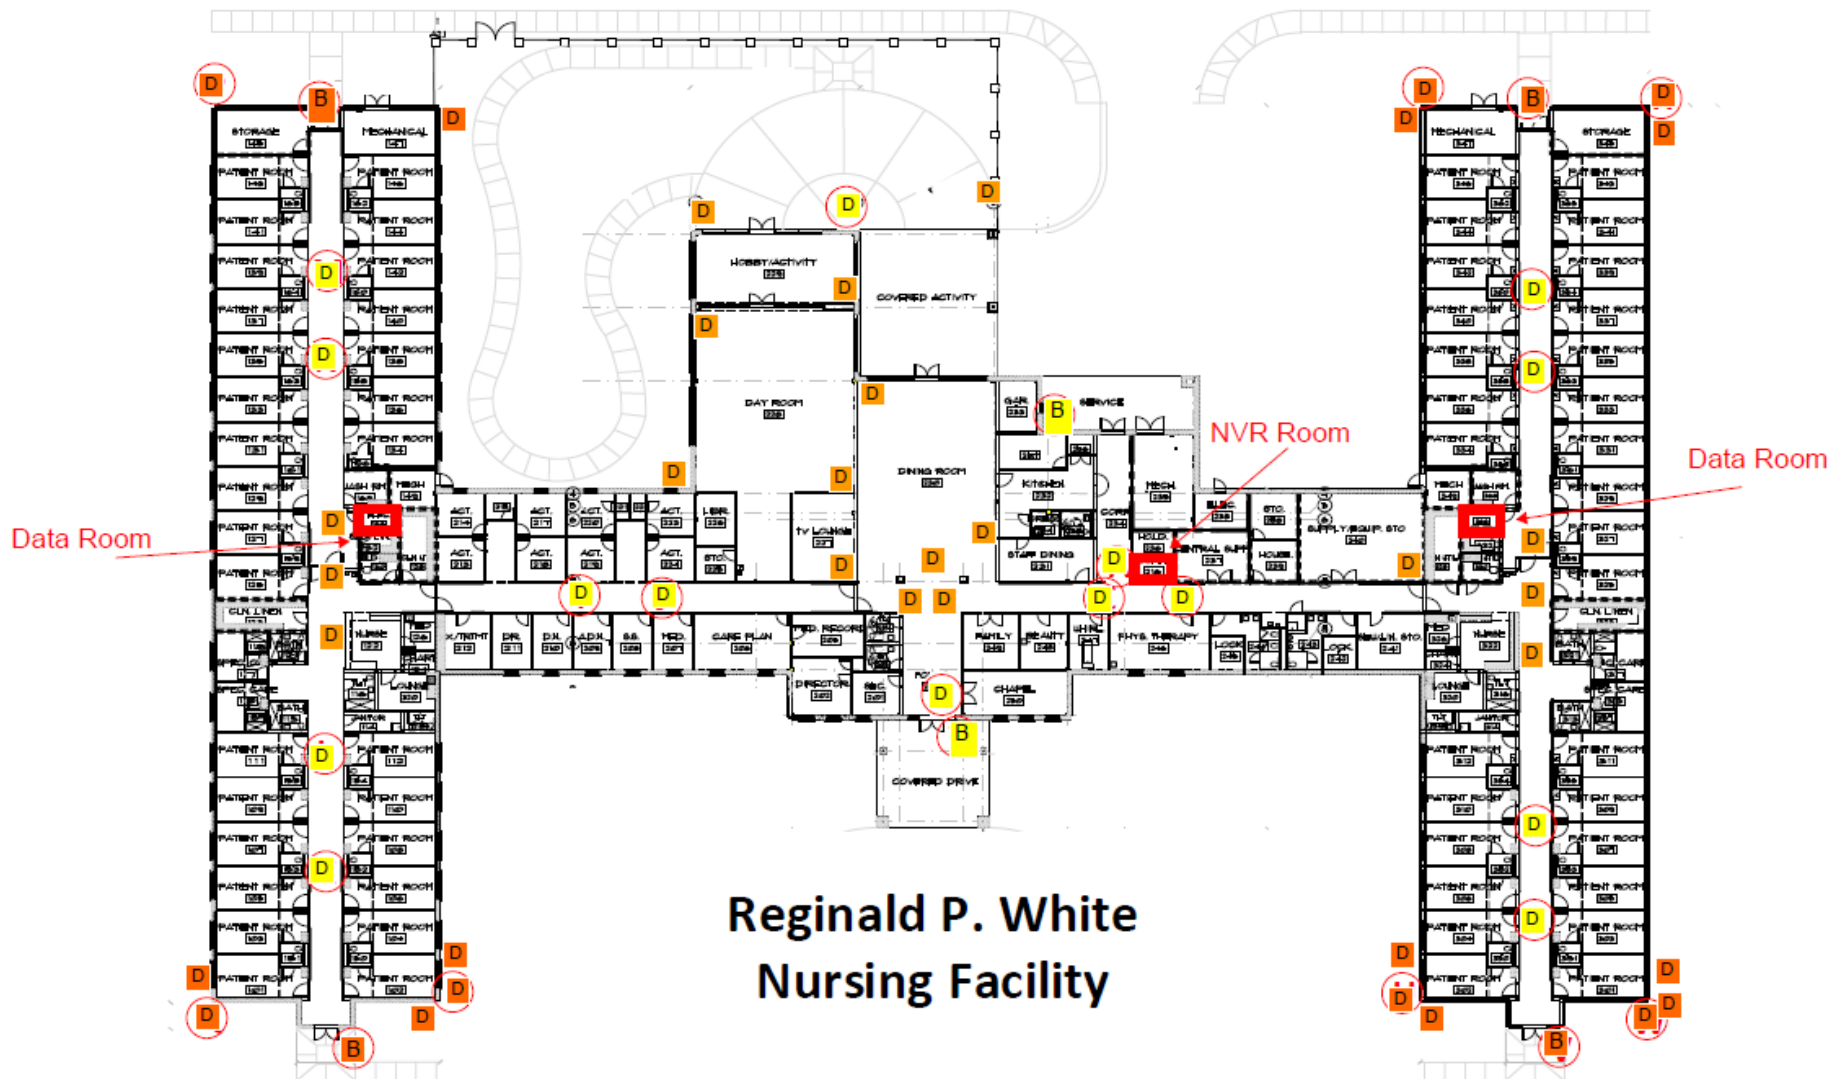

24 Port
NVR

FLOOR PLAN

ELEVATION

THE McCARTY COMPANY

Legend

Guard Shack

- External Bullet Camera
- External Dome Camera
- Interior Dome Camera

Google earth

© 2018 Google

100 ft

- External Bullet Camera
- External Dome Camera
- Interior Dome Camera

Nursing Homes

Legend

R.P. White

Champion

Rp White Nursing Facility

Google earth

© 2018 Google

500 ft

N

Reginald P. White Nursing Facility

R2-D2)

- B External Bullet Camera
- D External Dome Camera
- D Interior Dome Camera